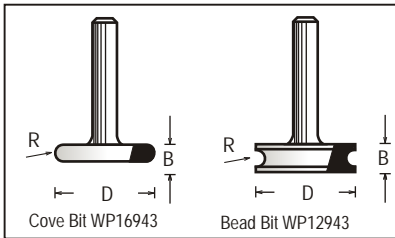

## Bead & Cove Canoe Bits, 1/4" Shank, 2 Flutes

Tool no.	D	Shank	B	Radius	Length	Category
WP-SET-CANOE						WP
WP16943	1 1/2"	1/4"	1/4"	1/8"	1 1/2"	WP
WP12943	1 1/2"	1/4"	15/32"	1/8"	1 1/2"	WP